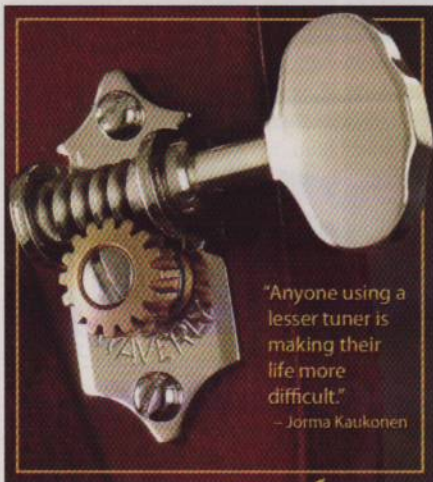

Jesse James

Traditional, arranged by Orville Johnson

Hear the song at AcousticGuitar.com/mandobanjoreso

"Anyone using a lesser tuner is making their life more difficult."
— Jorma Kaukonen

Waverly
TUNING MACHINES

G C G
1. Jesse James was a lad that killed many a man
D
He robbed that Glendale train
G C G
He stole from the rich, and he gave to the poor
D G
He had a hand and a heart and a brain

Chorus

C G
Poor Jesse had a wife to mourn for his life
D
Three children, they were so brave
G C G
But that dirty little coward that shot Mr. Howard
D G
Has laid poor Jesse in his grave
G C G
2. The people held their breath when they heard about Jesse's death
D
And they wondered how poor Jesse came to die
G C G
It was one of his guys, called little Robert Ford
D G
That shot poor Jesse on the sly